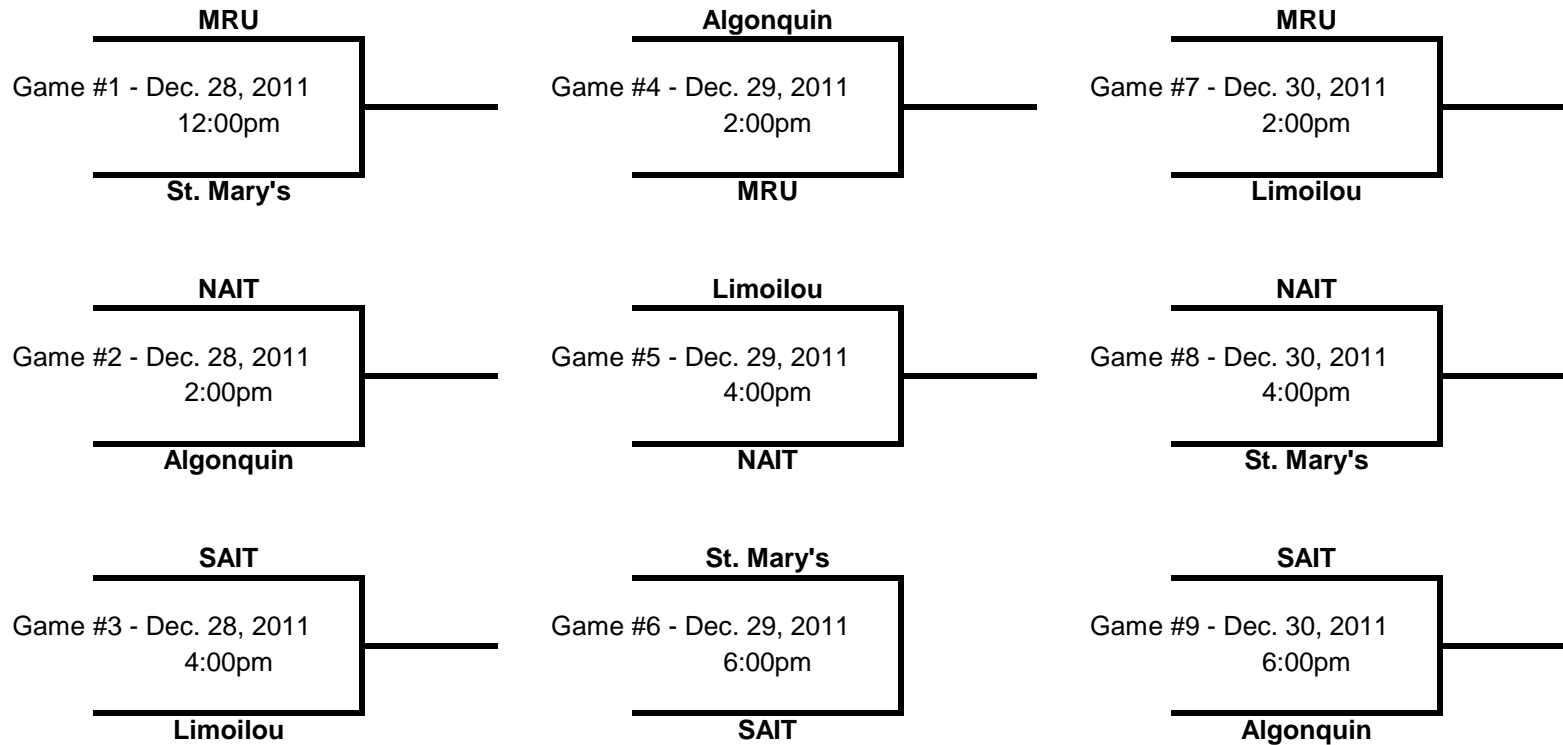

SAIT MEN'S BASKETBALL CHRISTMAS CLASSIC

DECEMBER 28 - 30, 2011

*Bottom team is **HOME** and will wear **light** jerseys